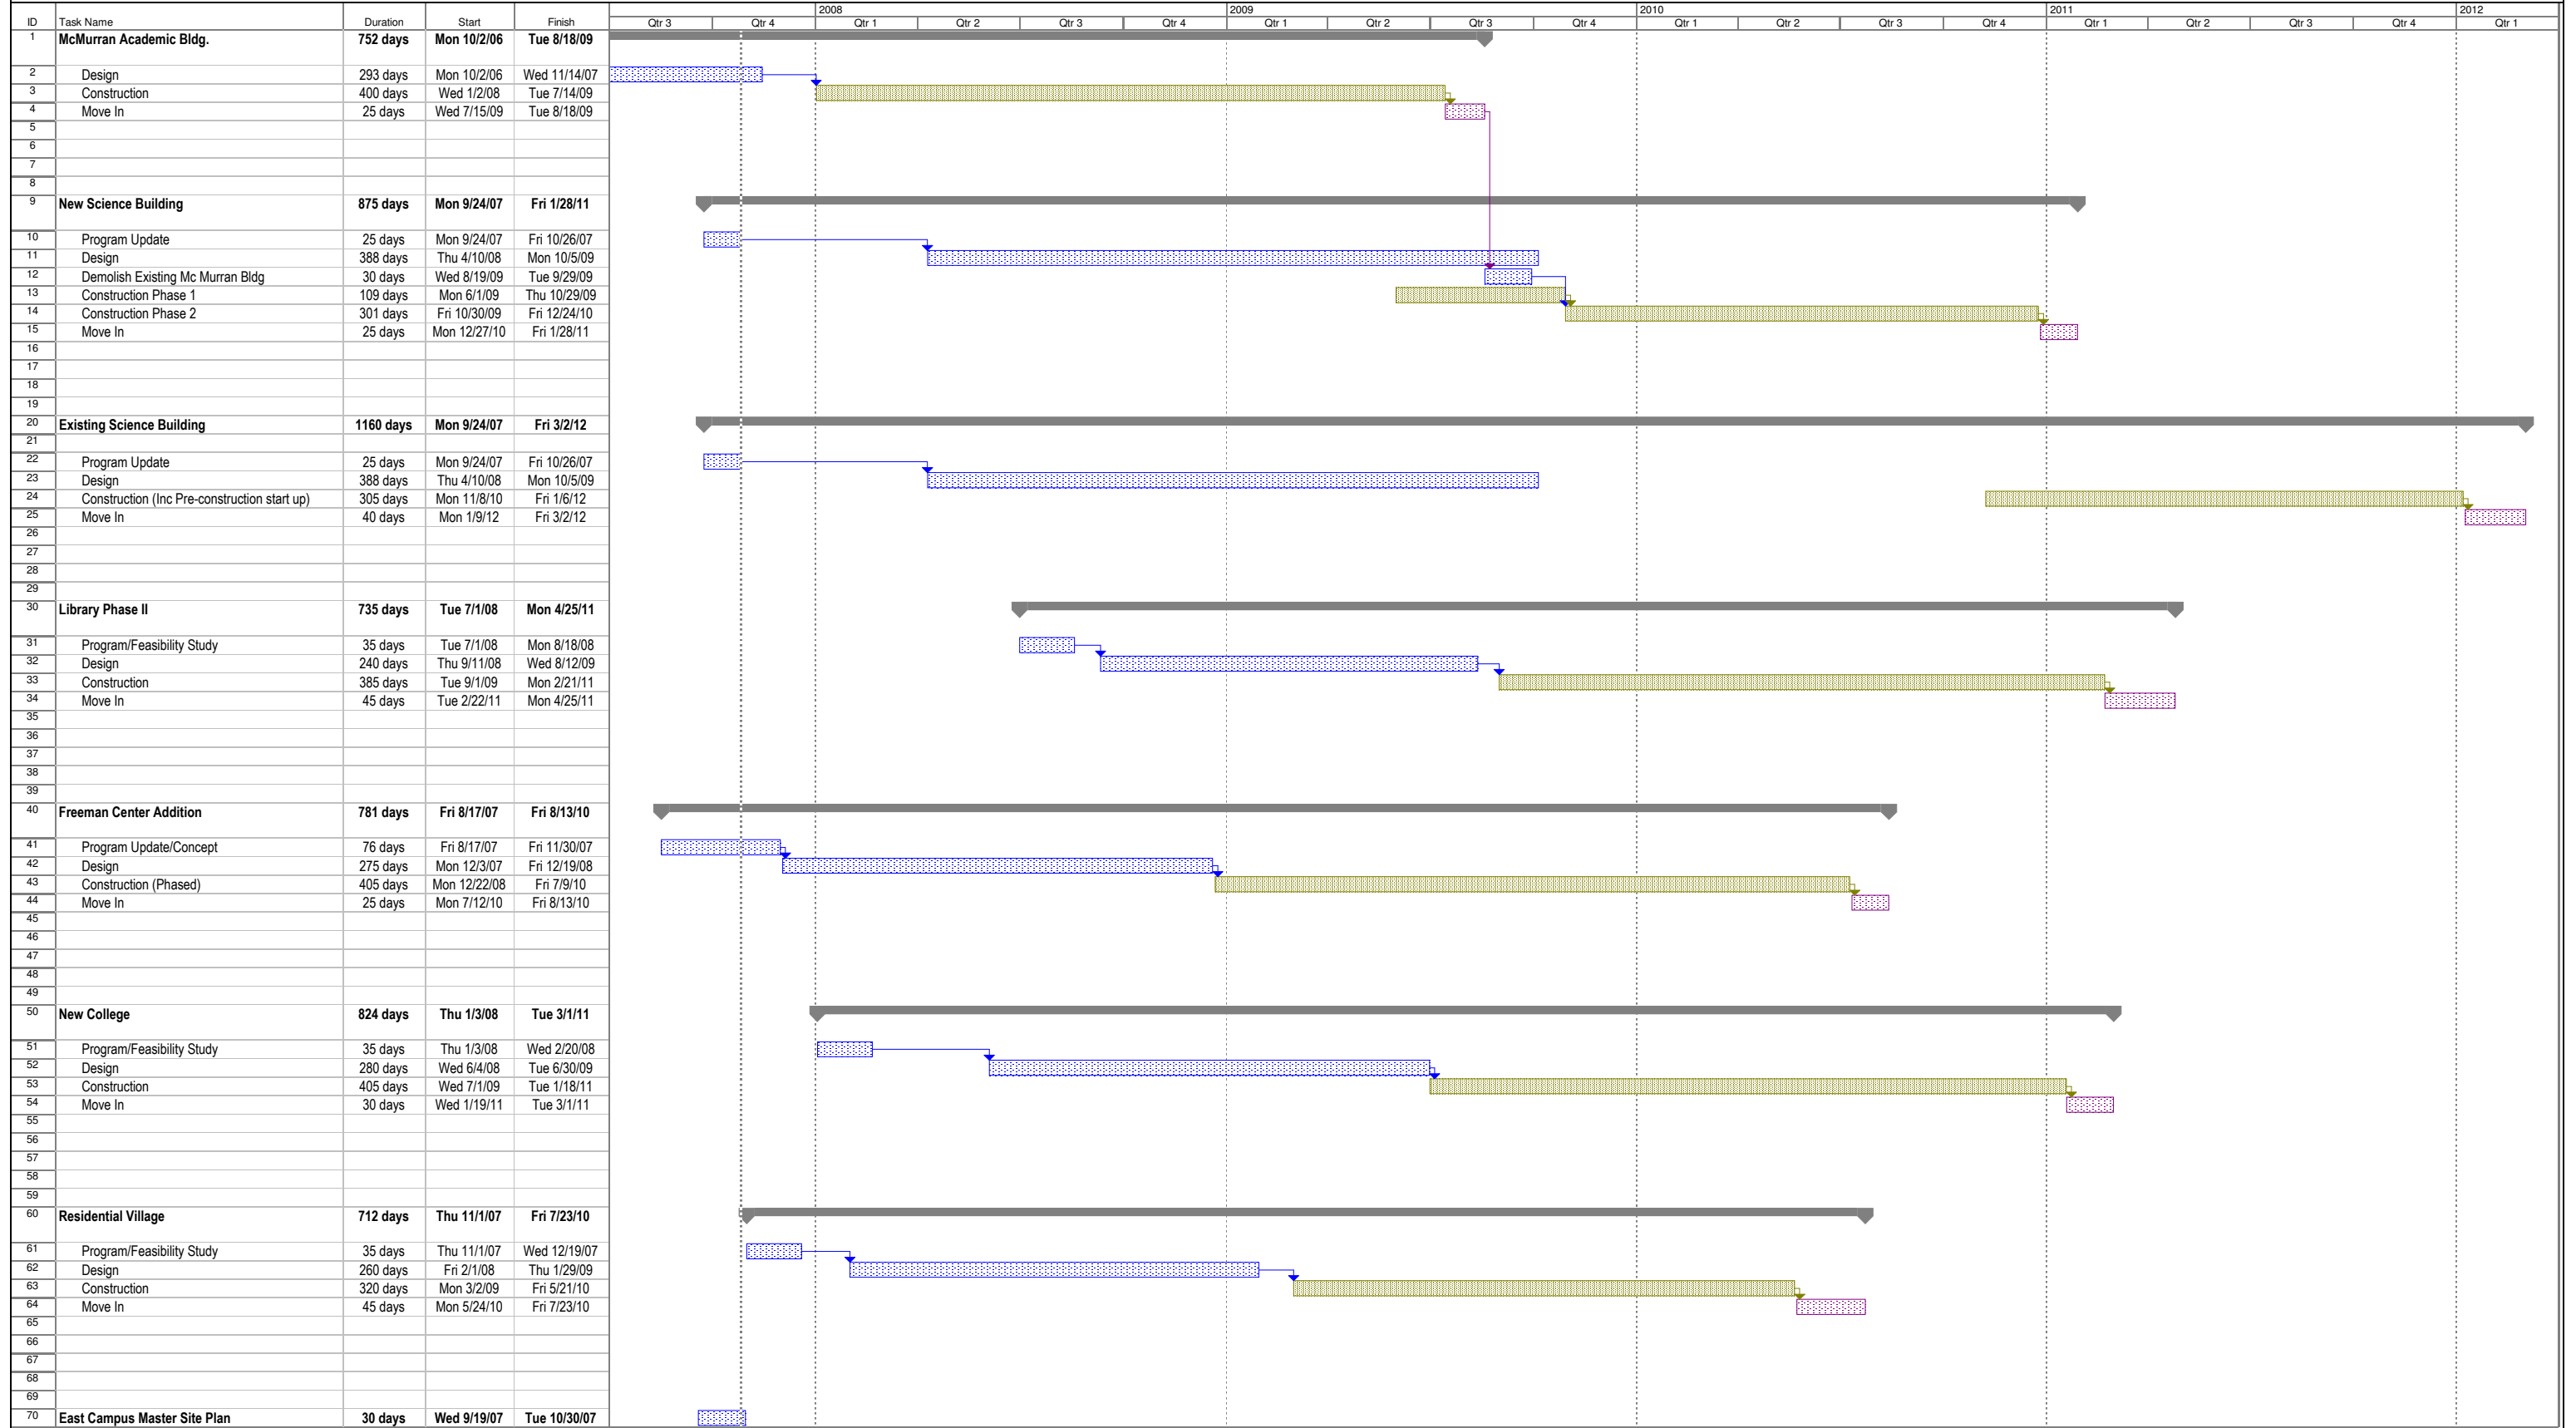

V. Schedule

Christopher Newport University - Campus Development Schedule

Project: 2007 10 24 CNU New Projects
 Date: Fri 10/26/07
 Program / Design Phase [Blue hatched] Move In Period [Pink hatched] Project Summary [Grey arrow] Construction Period [Green hatched]